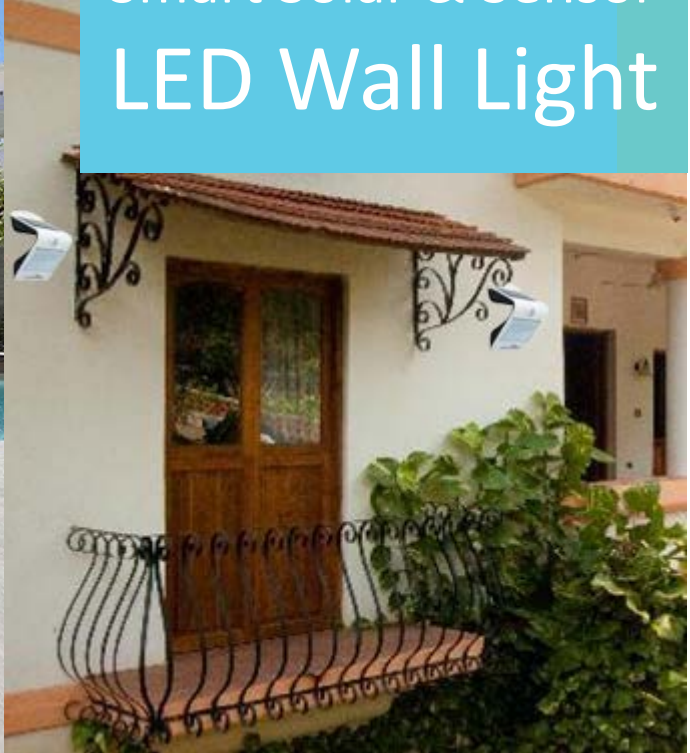

Smart Solar & Sensor LED Wall Light

vootu™

Vootu Part#	Description	LEDs	Solar Panel	Battery	Angle	Mounting Height	Dimensions	IP
VT-SWL-6k	Smart Solar & Sensor LED Wall Light	10 pc - SMD2835 3000-6000K 200 Lumen	0.8W/ Monocrystalline Silicon	3.7V /2000mAH Lithium	120°	4-8 ft.	6*3.75*0.15"	65

Product Description:

Light on/off automatically, IP65 waterproof for outdoor, Solar – charged from sunlight, no wiring. **Applications include balconies, windows, gates, wall, Porch, Pavilions, Driveway and all areas that do not have electricity, but plenty of sunlight. WORKING TIME AT FULL CHARGE is 4 – 5 DAYS!**